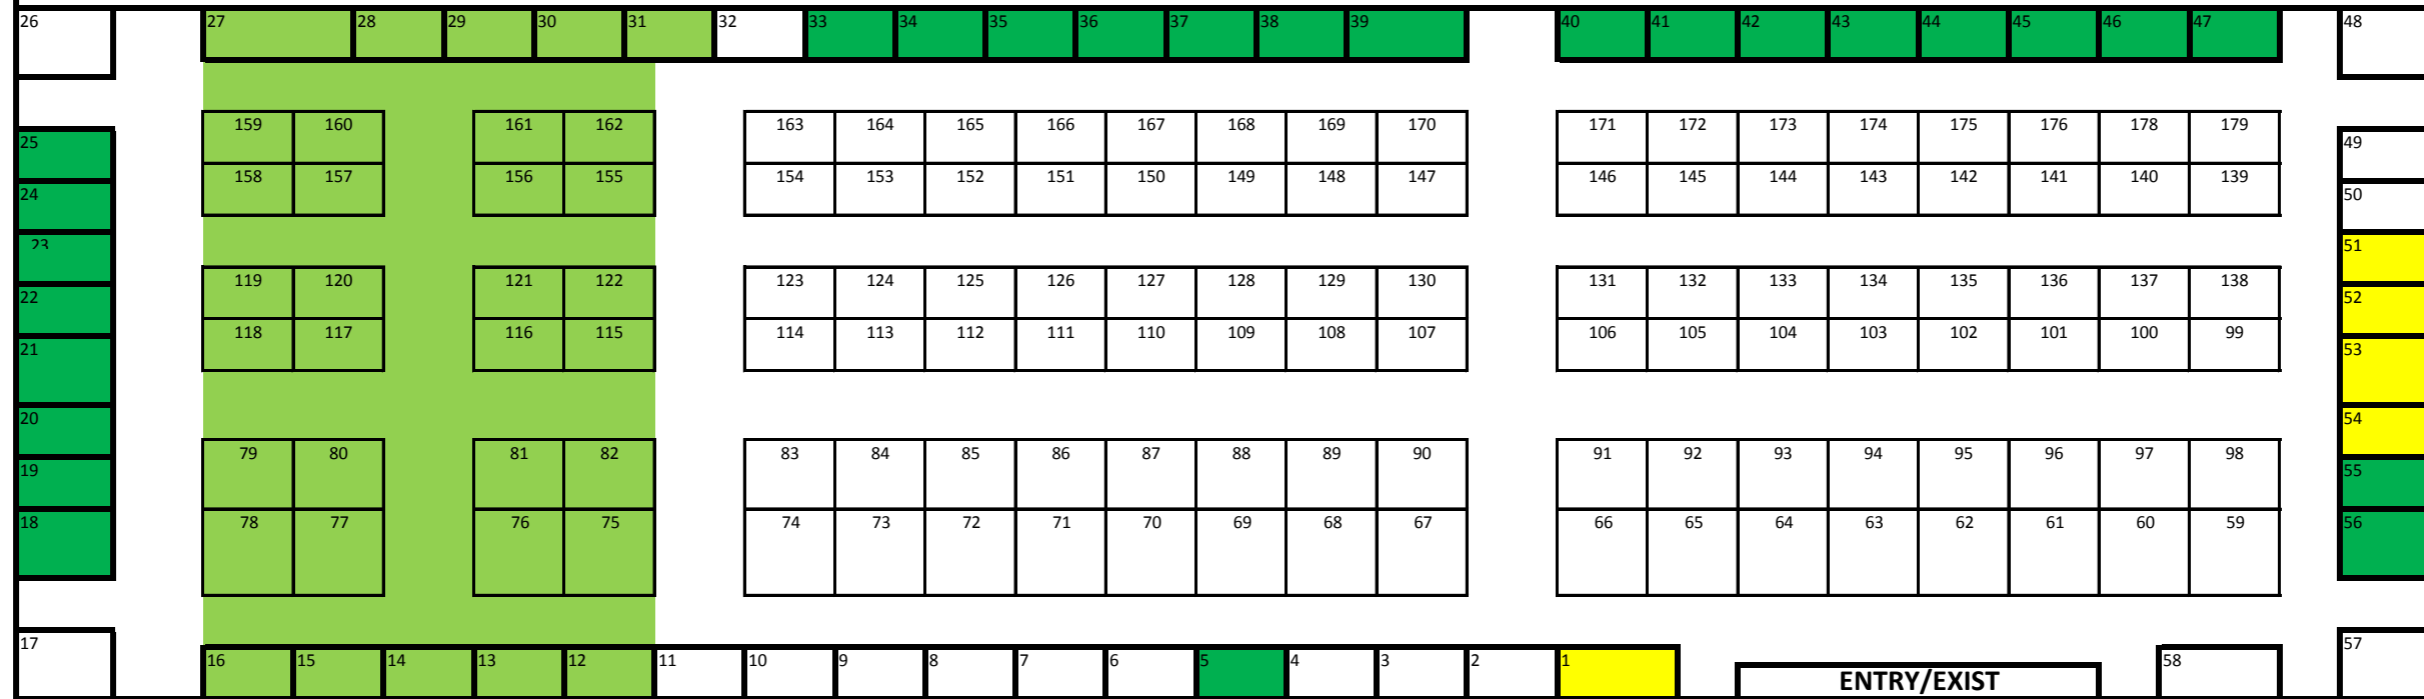

Indian Herbal Expo 2019

1st FEB ~ 3rd FEB 2019
BANGKOK, THAILAND

Indianherbalexpo.com

BEAUTY, HEALTH & WELLNESS
AYURVEDIC, YOGA, UNANI, SIDDHA AND HOMEOPATHIC

Type of Space	INR per Sq. Mtr
Shell Space	15000
Bare Space	13500

GST As Applicable	Confirmed	Blank	Temporary Hold
-------------------	-----------	-------	----------------

Conference Area

Registration Counter

139 stalls = 9 Sqm

20 stalls = 12 Sqm (79-98 nos)

20 stalls = 15 Sqm (59-78 nos.)

International pavilion